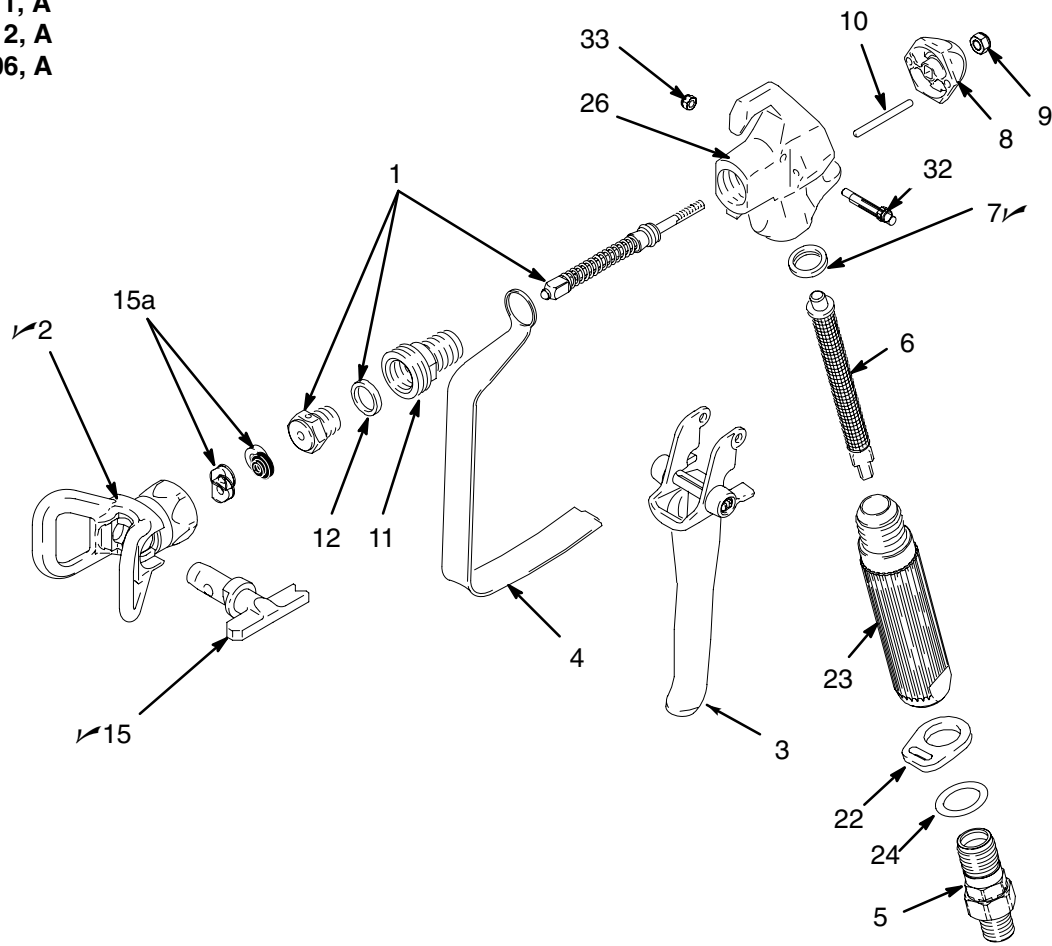

243011, A
243012, A
246506, A

Ref. No.	Part No.	Description	Qty.	Ref. No.	Part No.	Description	Qty.
1	243092	KIT, repair, gun, SG2/SG3 includes 9, 12, 13	1	23		HANDLE, gun	
	218070	KIT, repair, gun SG3-E/SG3-A includes 9, 12, 13	1		195393	SG2	1
2✓		GUARD, tip	1		195788	SG3, SG3-E	1
	237859	RAC IV (243011, 243012)	1	24	195920	SG3-A	1
	243161	RAC 5 (246506)	1	26	115485	O-RING (SG2)	1
3	243639	TRIGGER, repair kit includes 32, 33	1		195389	SG2	1
4	195495	GUARD, trigger	1	32	195390	SG3 ALL	1
5	238817	KIT, swivel	1	33	177538	STUD, trigger	1
	195384	ADAPTER, gun inlet (243011)	1		105334	NUT, lock, hex	1
6✓	243084	FILTER, gun, SG2/SG3	1				
	218131	FILTER, gun, SG3-E/SG3-A	1				
7✓	179733	SEAL, sleeve	1				
8	195395	CAP, end	1				
9	115483	LOCKNUT, SG2/SG3	1				
	107110	LOCKNUT, SG3-E/SG3-A	1				
10	115484	PIN, actuator	2				
11	195419	HOUSING, needle	1				
12	156766	GASKET	1				
13	241865	NEEDLE, gun (metal seal)	1				
15✓		TIP, spray, cylinder					
	221515	RAC IV, (243011, 243012)	1				
	286515	RAC 5, (246506)	1				
15a		KIT, seal					
	243004	RAC IV (243011, 243012) (includes 2 rubber gaskets and 2 metal seals)	1				
	243281	RAC 5 (246506) (includes 5 rubber gaskets and 5 metal seals)	1				
22	113409	RETAINER, guard (SG2)	1				
	119506	RETAINER, guard (SG3)	1				