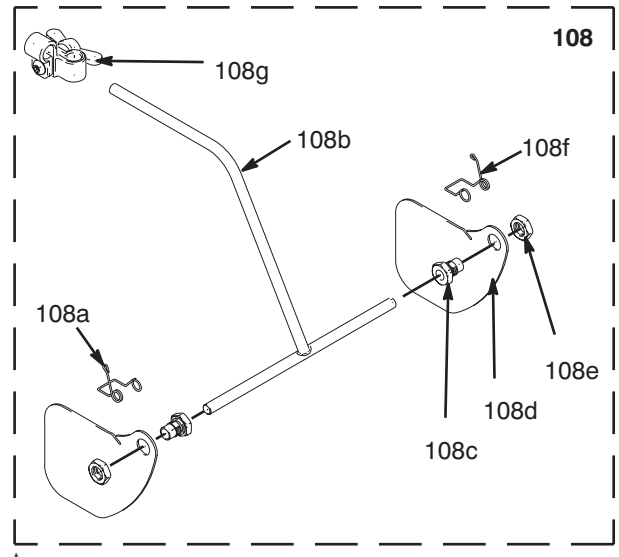

▲ Safety labels are available at no charge.

Ref	Part	Description	Qty
8	287582	COVER, field lazer	1
10	162453	NIPPLE, 1/4 npsm x 1/4 npt	1
12	195150	NUT, jam, pump	1
13	195175	PIN, straight, headless	1
17	243221	ROD, connecting, includes 13	1
18	243219	GEAR, combination	1
19	243218	SHAFT, crank	1
20	243220	HOUSING, drive, includes 10, 33, 34, 106	1
23	246426	PUMP, displacement, includes 13	1
25	115764	FITTING, elbow, 90	1
33	115492	SCREW, mach, slot hex wash hd	2
34	115491	WIPER, rod	1
35	287583	ENGINE	1
37	287546	HOUSING, clutch	1
87	119556	SPACER	3
88	117029	SCREW, shcs m6 x 25	4
89	115495	SCREW, mach, hex washer hd	8
102	106078	SCREW, flat head	2
106	195099	COVER, access	1
121	15F237	LABEL, drive housing	1

Ref	Part	Description	Qty
6	111600	PIN, grooved	1
10	162453	FITTING, (1/4 npsm x 1/4 npt)	1
15	287545	KIT, repair, prime valve	1
16	224807	BASE, valve	1
24	243993	HOSE, drain	1
31	246384	FILTER, fluid, 60 mesh, original equipment	1
	246425	30 mesh	1
	246382	100 mesh	1
	246383	200 mesh	1
40	15E830	MANIFOLD, filter	1
41	119525	SCREW, thread-forming	3
78	100840	ELBOW	2
85	187625	HANDLE, valve, drain	1
120	287003	HOSE, cpld, 1/4 (f) x 11 in. HP	1
125	117828	O-RING	1
126	287167	CAP, filter	1