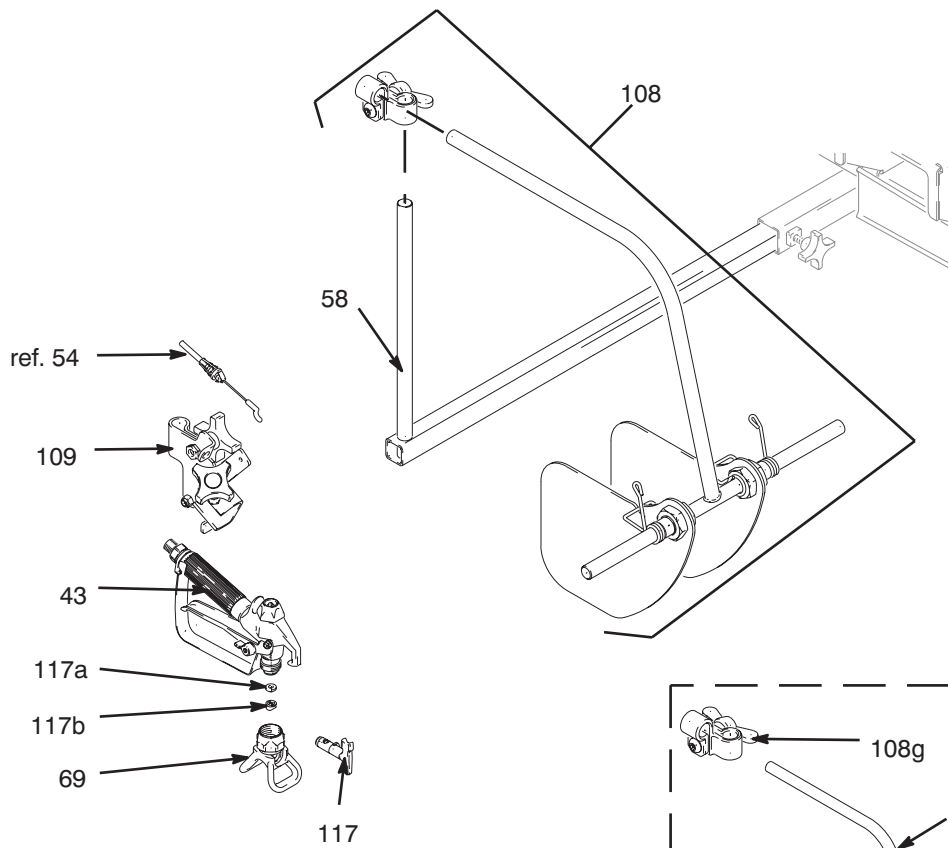

Ref	Part	Description	Qty
43	243011	GUN, spray, SG2	1
58	287453	BRACKET, support, extension	1
69	243161	GUARD, RAC 5	1
108	249081	KIT, spray shield Includes 108a - 108h	1
108a	15F142	GUIDE, wire, right shield	1
108b	287494	BAR, guide shield	1
108c	15F007	GUIDE, shield	2
108d	15F016	SHIELD, guide	2
108e	100056	NUT, jam, hex	2
108f	15F143	GUIDE, wire, left shield	1
108g	287566	KIT, clamp	1
109	287529	KIT, gun holder	1
117	LL5421	TIP, spray RAC, 5, striping includes 117a, 117b	1
117a	115524	GASKET	1
117b	195558	SEAT, cylinder	1