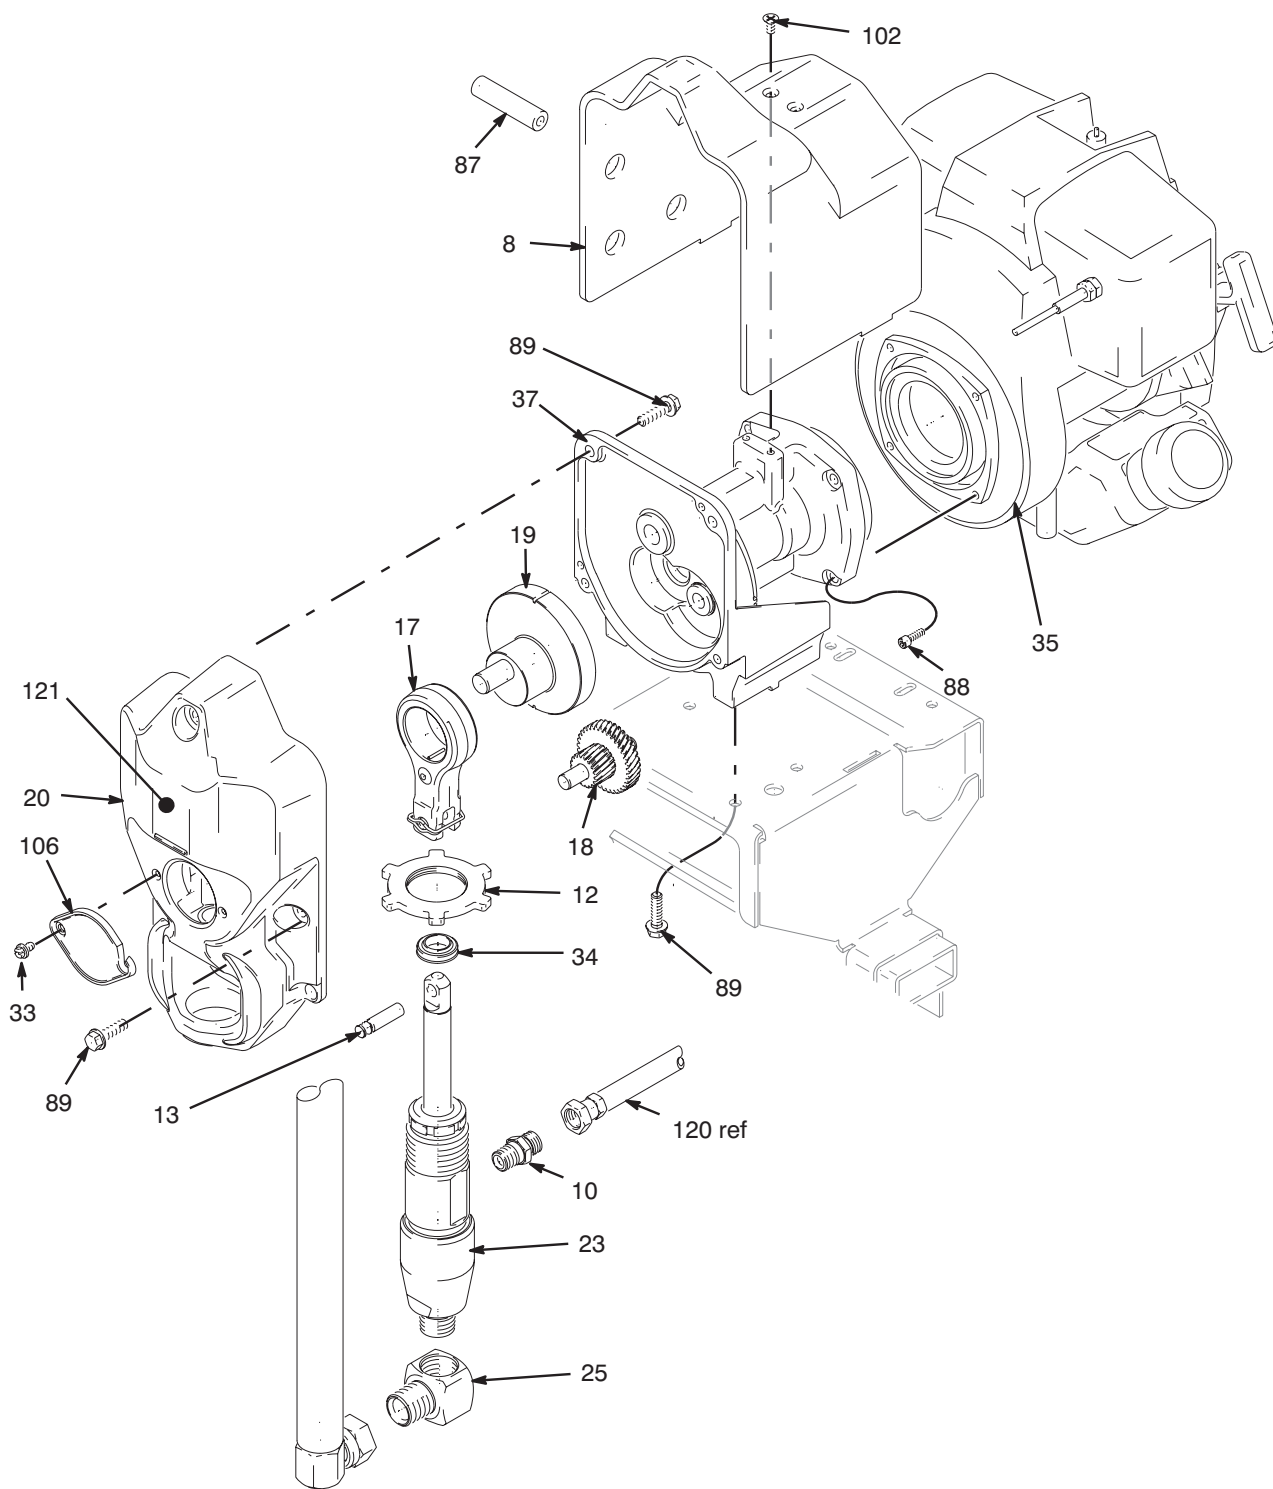

▲ Safety labels are available at no charge.

Ref	Part	Description	Qty
8	287582	COVER, field lazer	1
10	162453	NIPPLE, 1/4 npsm x 1/4 npt	1
12	195150	NUT, jam, pump	1
13	195175	PIN, straight, headless	1
17	243221	ROD, connecting, includes 13	1
18	243219	GEAR, combination	1
19	243218	SHAFT, crank	1
20	243220	HOUSING, drive, includes 10, 33, 34, 106	1
23	246426	PUMP, displacement, includes 13	1
25	115764	FITTING, elbow, 90	1
33	115492	SCREW, mach, slot hex wash hd	2
34	115491	WIPER, rod	1
35	287583	ENGINE	1
37	287546	HOUSING, clutch	1
87	119556	SPACER	3
88	117029	SCREW, shcs m6 x 25	4
89	115495	SCREW, mach, hex washer hd	8
102	106078	SCREW, flat head	2
106	195099	COVER, access	1
121	15F237	LABEL, drive housing	1

Ref	Part	Description	Qty
6	111600	PIN, grooved	1
10	162453	FITTING, (1/4 npsm x 1/4 npt)	1
15	287545	KIT, repair, prime valve	1
16	224807	BASE, valve	1
24	243993	HOSE, drain	1
31	246384	FILTER, fluid, 60 mesh, original equipment	1
	246425	30 mesh	1
	246382	100 mesh	1
	246383	200 mesh	1
40	15E830	MANIFOLD, filter	1
41	119525	SCREW, thread-forming	3
78	100840	ELBOW	2
85	187625	HANDLE, valve, drain	1
120	287003	HOSE, cpld, 1/4 (f) x 11 in. HP	1
125	117828	O-RING	1
126	287167	CAP, filter	1