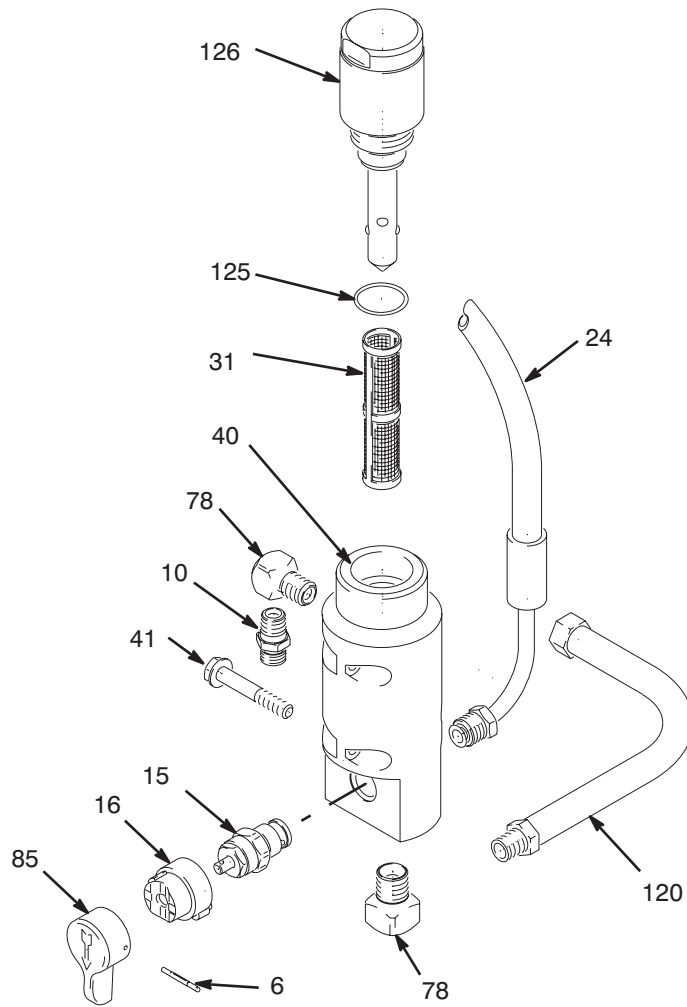

▲ Safety labels are available at no charge.

Ref	Part	Description	Qty
8	287582	COVER, field lazer	1
10	162453	NIPPLE, 1/4 npsm x 1/4 npt	1
12	195150	NUT, jam, pump	1
13	195175	PIN, straight, headless	1
17	243221	ROD, connecting, includes 13	1
18	243219	GEAR, combination	1
19	243218	SHAFT, crank	1
20	243220	HOUSING, drive, includes 10, 33, 34, 106	1
23	246426	PUMP, displacement, includes 13	1
25	115764	FITTING, elbow, 90	1
33	115492	SCREW, mach, slot hex wash hd	2
34	115491	WIPER, rod	1
35	287583	ENGINE	1
37	287546	HOUSING, clutch	1
87	119556	SPACER	3
88	117029	SCREW, shcs m6 x 25	4
89	115495	SCREW, mach, hex washer hd	8
102	106078	SCREW, flat head	2
106	195099	COVER, access	1
121	15F237	LABEL, drive housing	1

Ref	Part	Description	Qty
6	111600	PIN, grooved	1
10	162453	FITTING, (1/4 npsm x 1/4 npt)	1
15	287545	KIT, repair, prime valve	1
16	224807	BASE, valve	1
24	243993	HOSE, drain	1
31	246384	FILTER, fluid, 60 mesh, original equipment	1
	246425	30 mesh	1
	246382	100 mesh	1
	246383	200 mesh	1
40	15E830	MANIFOLD, filter	1
41	119525	SCREW, thread-forming	3
78	100840	ELBOW	2
85	187625	HANDLE, valve, drain	1
120	287003	HOSE, cpld, 1/4 (f) x 11 in. HP	1
125	117828	O-RING	1
126	287167	CAP, filter	1